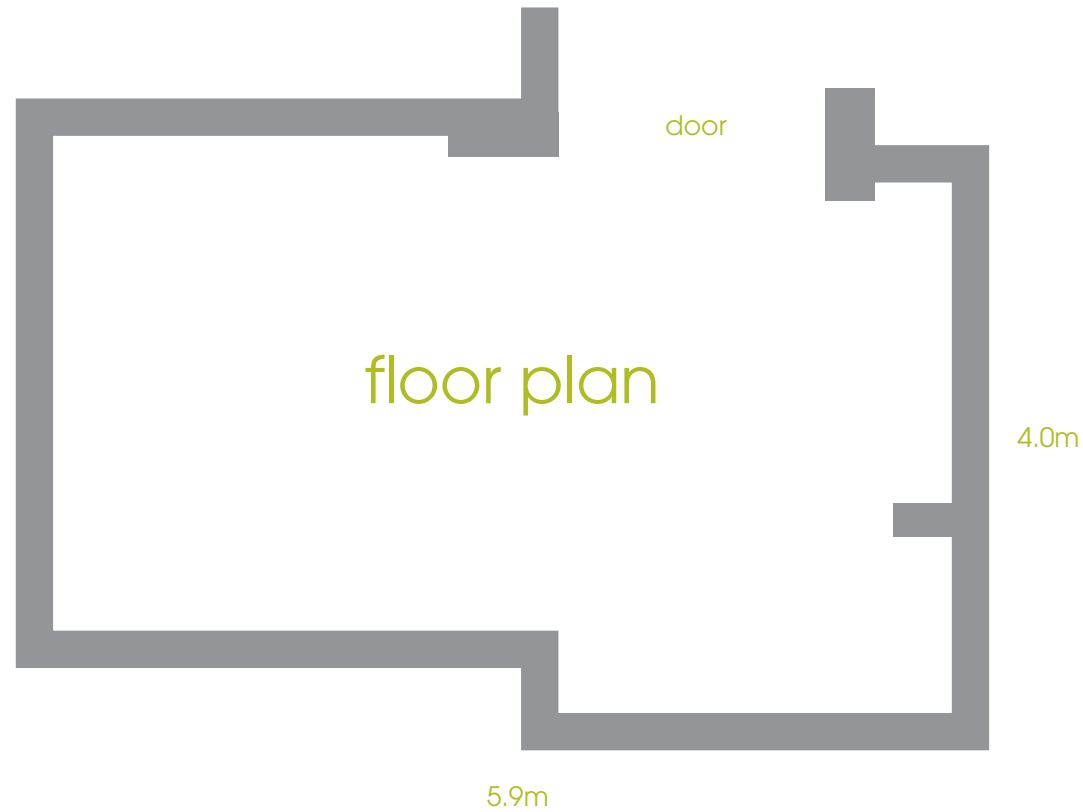

harmony space

room capacities

room dimensions

theatre	classroom	u-shape	boardroom	cabaret	banquet	cocktail	height	length	width	sq metres
15	9	9	12	8	10	16	2.4m	5.9m	4.0m	24