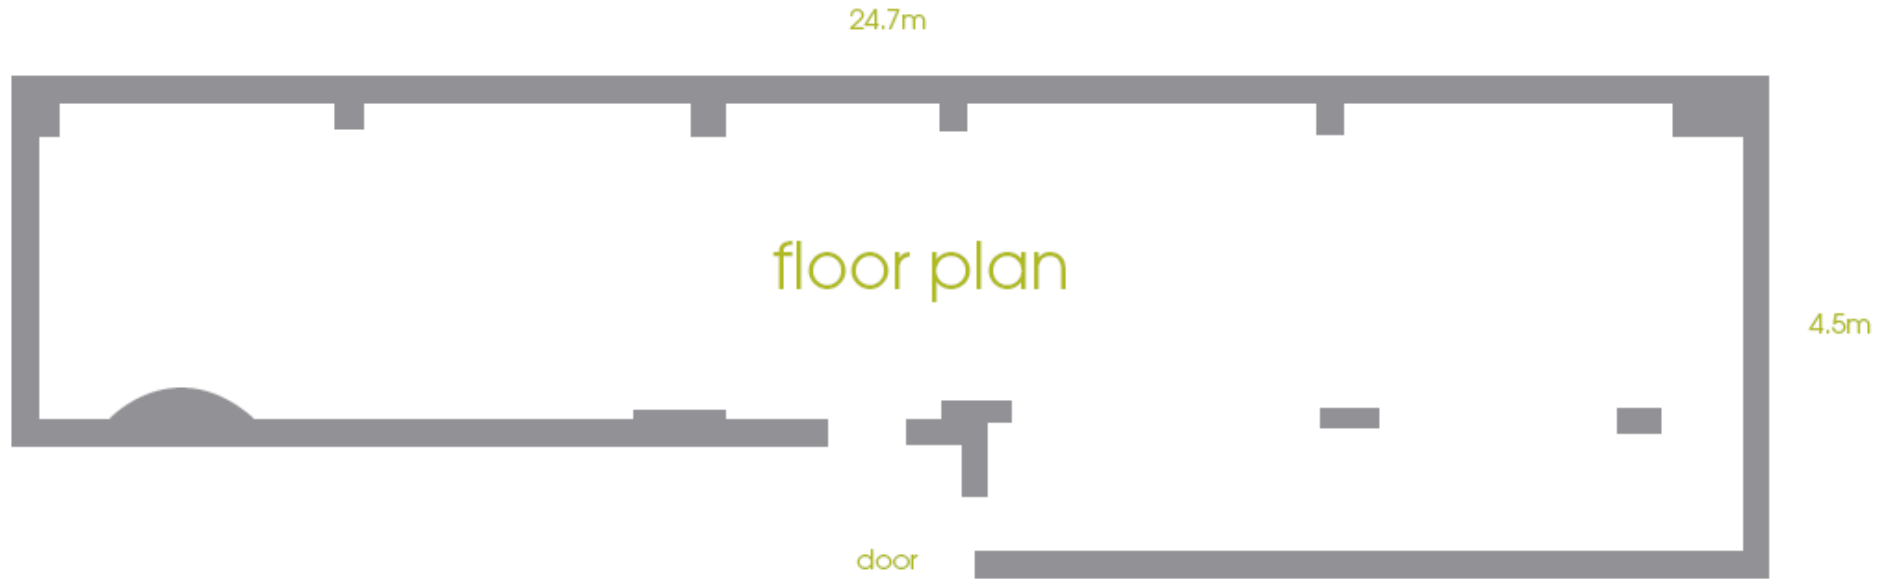

fire and earth spaces combined

room capacities

room dimensions

theatre	classroom	u-shape	boardroom	cabaret	banquet	cocktail	height	length	width	sq metres
120	90	-	-	96	120	130	2.4m	24.7m	4.5m	111