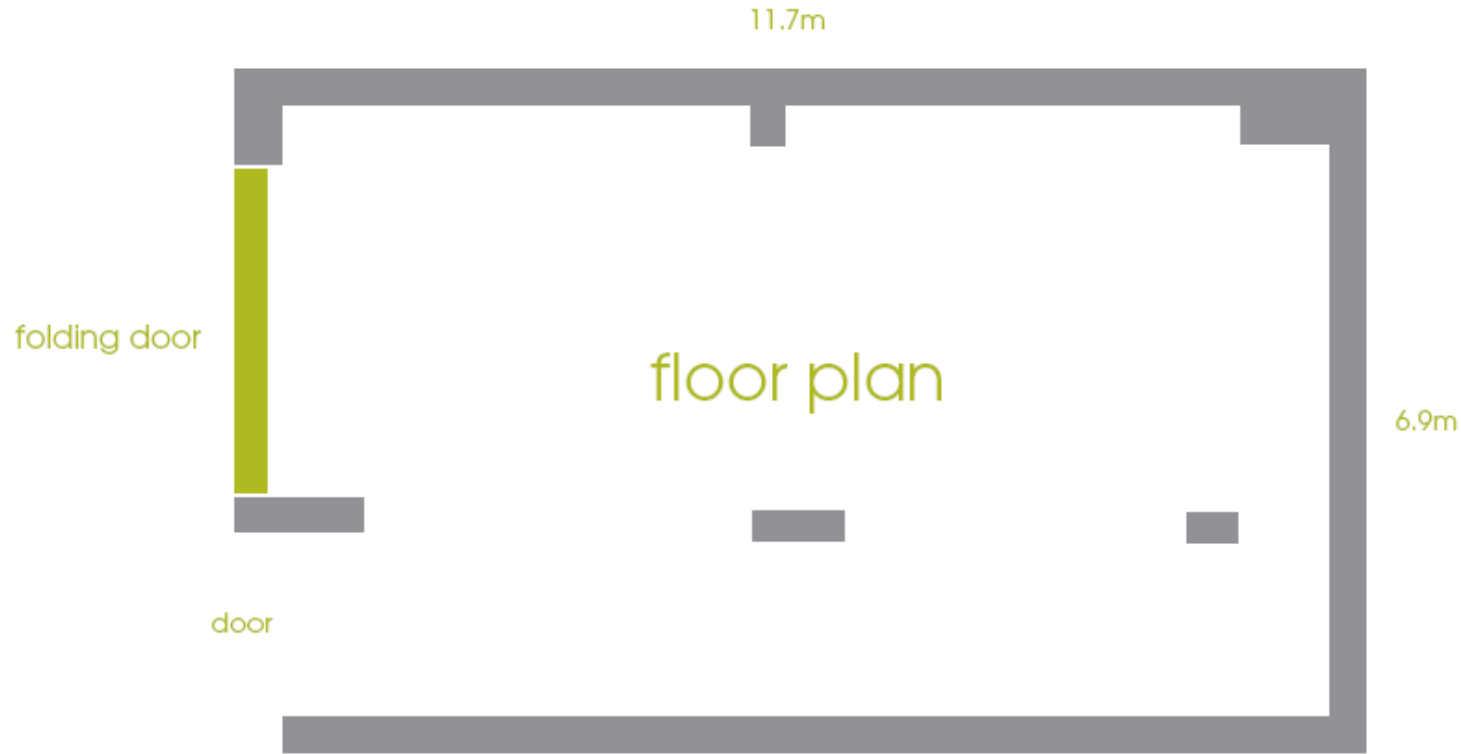

earth space

room capacities

room dimensions

theatre	classroom	u-shape	boardroom	cabaret	banquet	cocktail	height	length	width	sq metres
60	40	30	33	40	50	60	2.4m	11.7m	6.9m	81